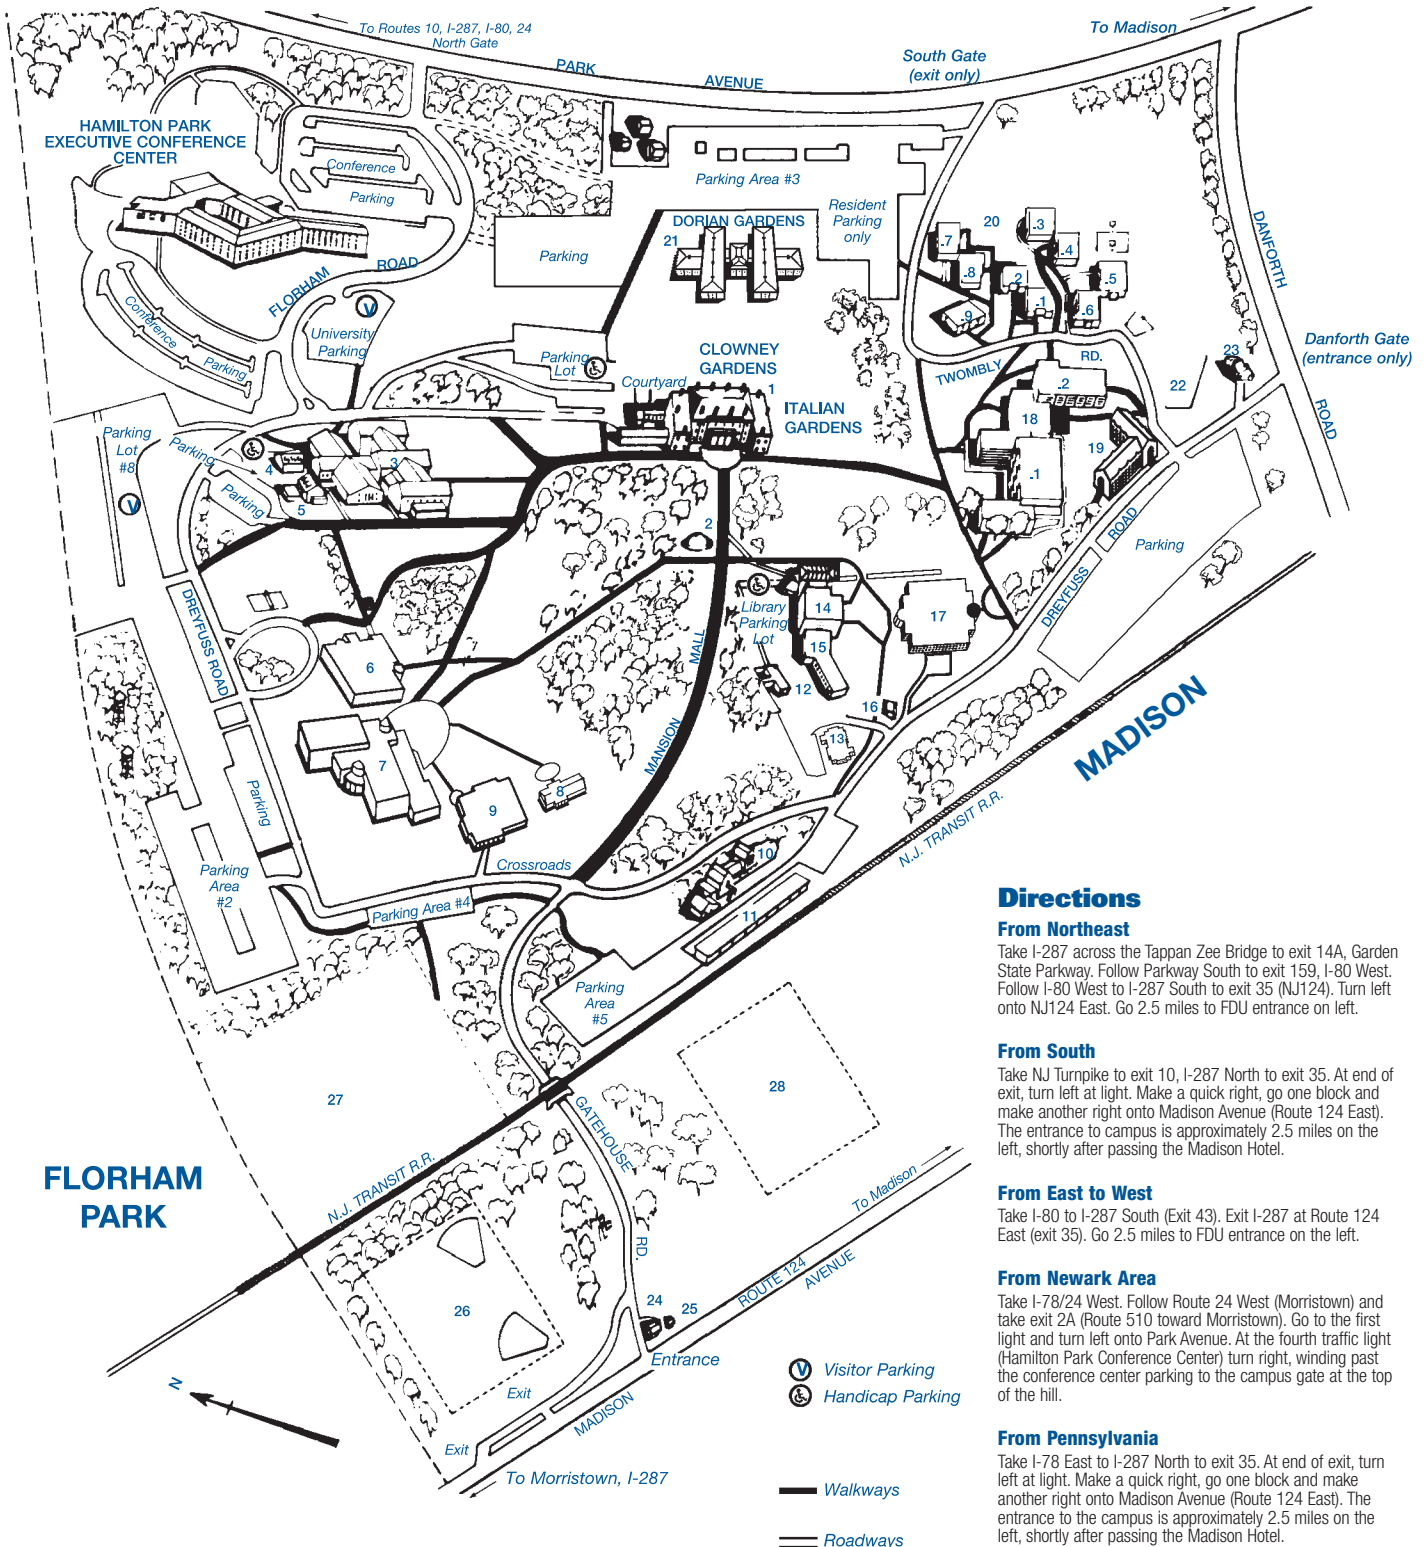

Campus Map

College at Florham

Directions

From Northeast

Take I-287 across the Tappan Zee Bridge to exit 14A, Garden State Parkway. Follow Parkway South to exit 159, I-80 West. Follow I-80 West to I-287 South to exit 35 (NJ124). Turn left onto NJ124 East. Go 2.5 miles to FDU entrance on left.

From South

Take NJ Turnpike to exit 10, I-287 North to exit 35. At end of exit, turn left at light. Make a quick right, go one block and make another right onto Madison Avenue (Route 124 East). The entrance to campus is approximately 2.5 miles on the left, shortly after passing the Madison Hotel.

From East to West

Take I-80 to I-287 South (Exit 43). Exit I-287 at Route 124 East (exit 35). Go 2.5 miles to FDU entrance on the left.

From Newark Area

Take I-78/24 West. Follow Route 24 West (Morristown) and take exit 2A (Route 510 toward Morristown). Go to the first light and turn left onto Park Avenue. At the fourth traffic light (Hamilton Park Conference Center) turn right, winding past the conference center parking to the campus gate at the top of the hill.

From Pennsylvania

Take I-78 East to I-287 North to exit 35. At end of exit, turn left at light. Make a quick right, go one block and make another right onto Madison Avenue (Route 124 East). The entrance to the campus is approximately 2.5 miles on the left, shortly after passing the Madison Hotel.