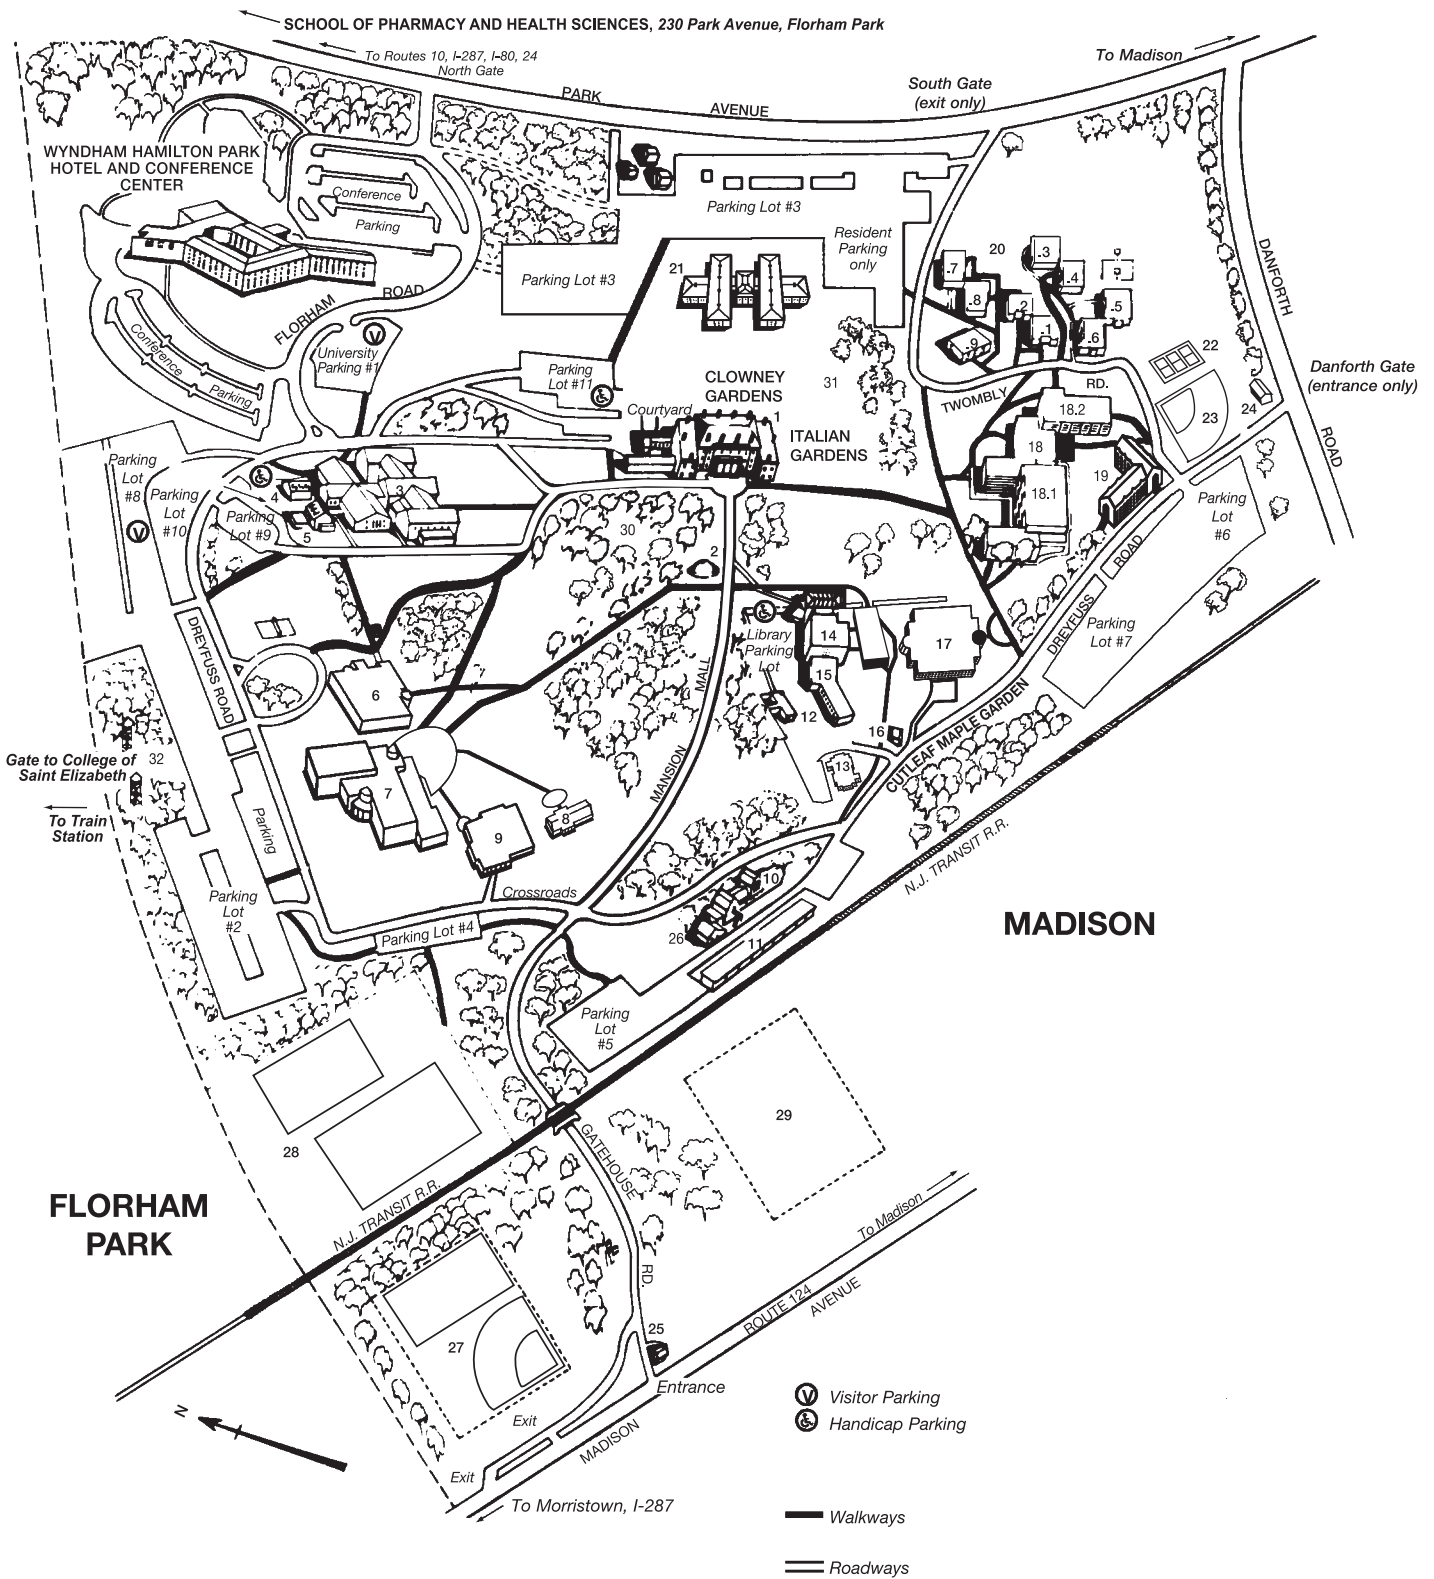

Campus Map Florham Campus