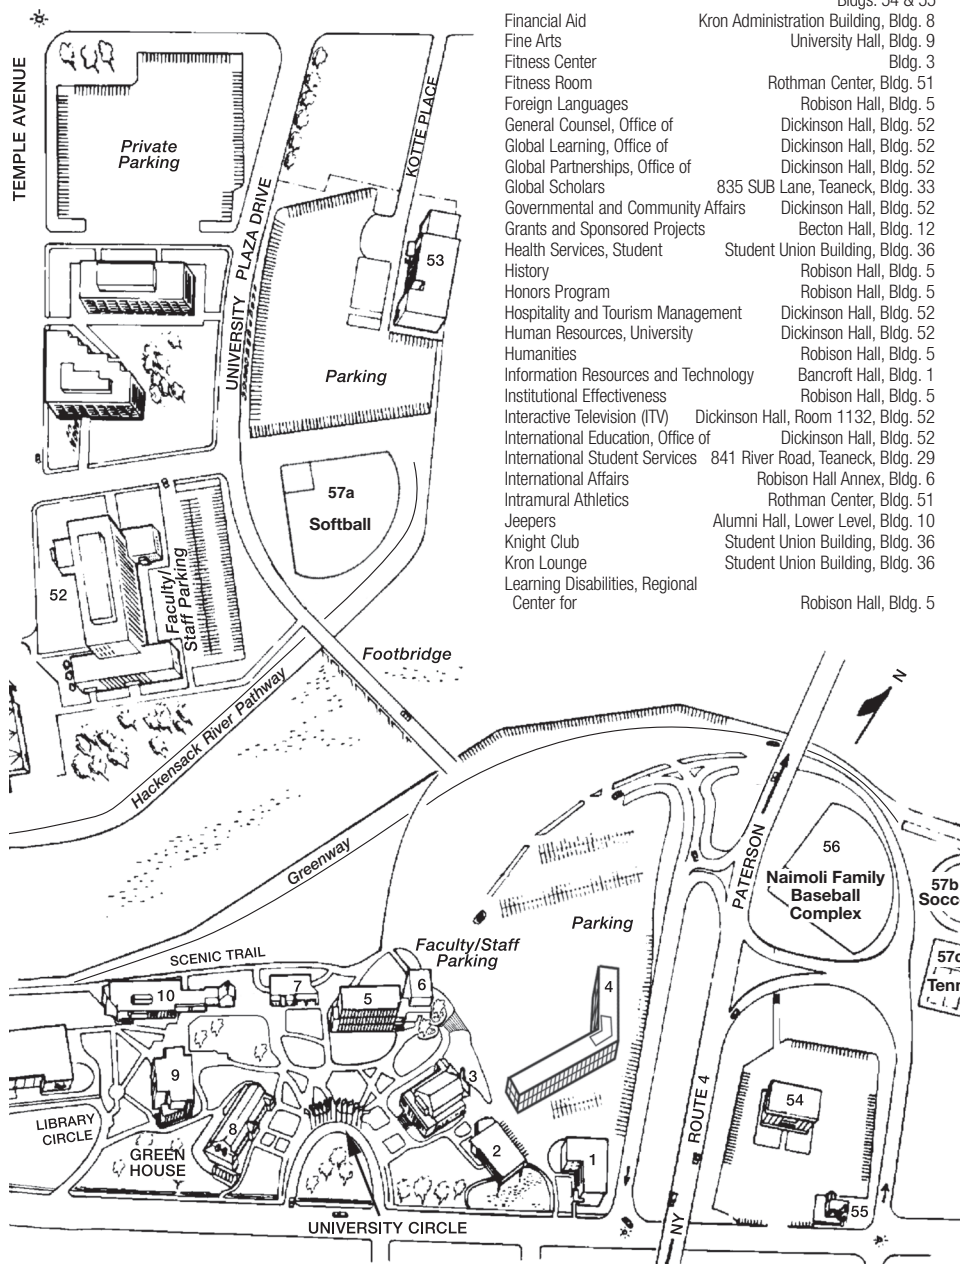

Lost & Found, Public Safety 870 River Road, Teaneck, Bldg. 27
Mail Room, Student Student Union Building, Bldg. 36
Mail Room, University 10 Woodridge Ave., Hackensack, Bldg. 47
Mathematics/Computer Science Becton Hall, Bldg. 12
MBA Program Dickinson Hall, Bldg. 52
Metropolitan Club Alumni Hall, Bldg. 10
Natural Sciences Dickinson Hall, Bldg. 52
Nursing and Allied Health Dickinson Hall, Bldg. 52
Parking, Security 870 River Road, Teaneck, Bldg. 27
Payroll Dickinson Hall, Bldg. 52
Petrocelli College of Continuing Studies, Anthony J. Edward Williams Hall, Bldg. 53
Philosophy Robison Hall, Bldg. 5
Physical Education Rothman Center, Bldg. 51
Physics Dickinson Hall, Bldg. 52
Political Science Robison Hall Annex, Bldg. 6
Preprofessional/Graduate Advisement Robison Hall, Bldg. 5
President, Office of Dickinson Hall, Bldg. 52
Programs in Language, Culture and Professional Advancement 835 SUB Lane, Teaneck, Bldg. 33
Provost, Office of Campus Robison Hall, Bldg. 5
Psychological Services, Center for 131 & 139 Temple Ave., Hackensack, Bldgs. 49 & 50
Psychological Services, Student Counseling and (S-CAPS) 914 River Rd., Teaneck, Bldg. 14
Psychology Williams Hall, Bldg. 2
Public Administration Dickinson Hall, Bldg. 52
Publications Dickinson Hall, Bldg. 52
Public Relations Dickinson Hall, Bldg. 52
Public Safety 870 River Road, Teaneck, Bldg. 27
Radio Station, WFDQ-92-FM Student Union Building, Bldg. 36
Radio Station, WFDU-FM University Court #10, Bldg. 18
Records/Registration Kron Administration Building, Bldg. 8
Regional Center for Learning Disabilities Robison Hall, Bldg. 5
Residence Life 880 Lone Pine Lane, Bldg. 46
River House 888 River Road, Bldg. 15
Russell H. Ratsch Experimental Theatre University Hall, Bldg. 9
Rutherford Room Student Union Building, Bldg. 36
Safety/Security 870 River Road, Teaneck, Bldg. 27
Silberman College of Business Dickinson Hall, Bldg. 52
Sociology Williams Hall, Bldg. 2
Student Government Association Student Union Building, Bldg. 36
Student Life Student Union Building, Bldg. 36
Student Newspaper, Equinox Student Union Building, Bldg. 36
Study-abroad Programs Robison Hall, Bldg. 5
Study Lounge 24/7 Knight Spot, Bldg. 45
Telecommunications University Court #10, Bldg. 18
Teleconference Site Room 1132, Dickinson Hall, Bldg. 52
Theaters University Hall & Becton Hall, Bldgs. 9 & 13
University Advancement, Office of Dickinson Hall, Bldg. 52
University College: Arts • Sciences • Robison Hall, Bldg. 5
University College Gallery University Hall, Bldg. 9
University Provost and Senior Vice President for Academic Affairs Dickinson Hall, Bldg. 52
University Systems and Security Bancroft Hall, Bldg. 1
Veterans Services Dickinson Hall, Bldg. 52
Weekend Adult Programs Edward Williams Hall, Bldg. 53
WFDU-FM University Court #10, Bldg. 18
Wilson Auditorium Dickinson Hall, Bldg. 52
Wroxton College (Study-abroad Programs) Dickinson Hall, Bldg. 52

Directions

From North
Garden State Parkway to exit 163 to Route 17 South to Route 4 East. Exit Route 4 at River Road. Campus parking is on the right.

From South
Take Garden State Parkway to exit 161 to Route 4 East. Exit Route 4 at River Road. Campus parking is on the right.

From West
Follow Route 80 East to Garden State Parkway North. Proceed on Garden State Parkway to exit 161 (Route 4 East). Follow Route 4 to River Road exit. Campus parking is on the right.

From East
Take the George Washington Bridge; follow signs to Route 4 West. Exit Route 4 at River Road. Campus parking is on the left, past the athletic fields.