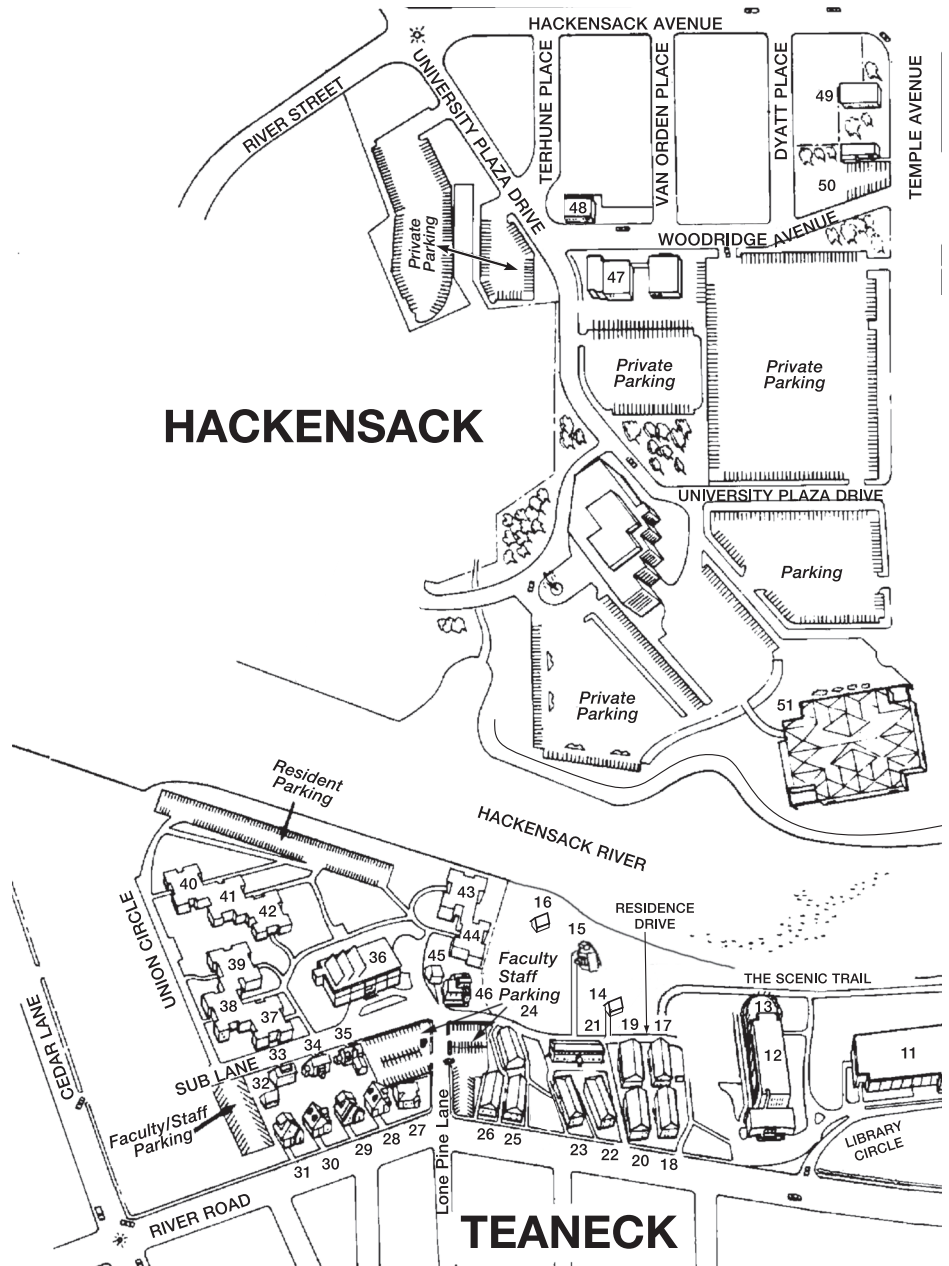

Alumni Relations	Dickinson Hall, Bldg. 52
Art and Media Studies	University Hall, Bldg. 9
Arts • Sciences • Professional Studies, University College:	Robison Hall, Bldg. 5
Athletics Center	Rothman Center, 100 University Plaza Drive, Hackensack, Bldg. 51
ATM Machine	Alumni Hall, Bldg. 10
Audiovisual (Instructional Media)	Giovatto Library & Dickinson Hall, Bldgs. 11 & 52
Biological Sciences	Dickinson Hall, Bldg. 52
Bookstore	Alumni Hall, Bldg. 10
Bursar	Kron Administration Building, Bldg. 8
Business, Silberman College of	Dickinson Hall, Bldg. 52
Career Development	Giovatto Library, Bldg. 11
Certified Financial Planning	Dickinson Hall, Bldg. 52
Chaplain's Office	Interfaith Chapel, Bldg. 28
Chemistry	Dickinson Hall, Bldg. 52
Communications/Speech	Robison Hall, Bldg. 5