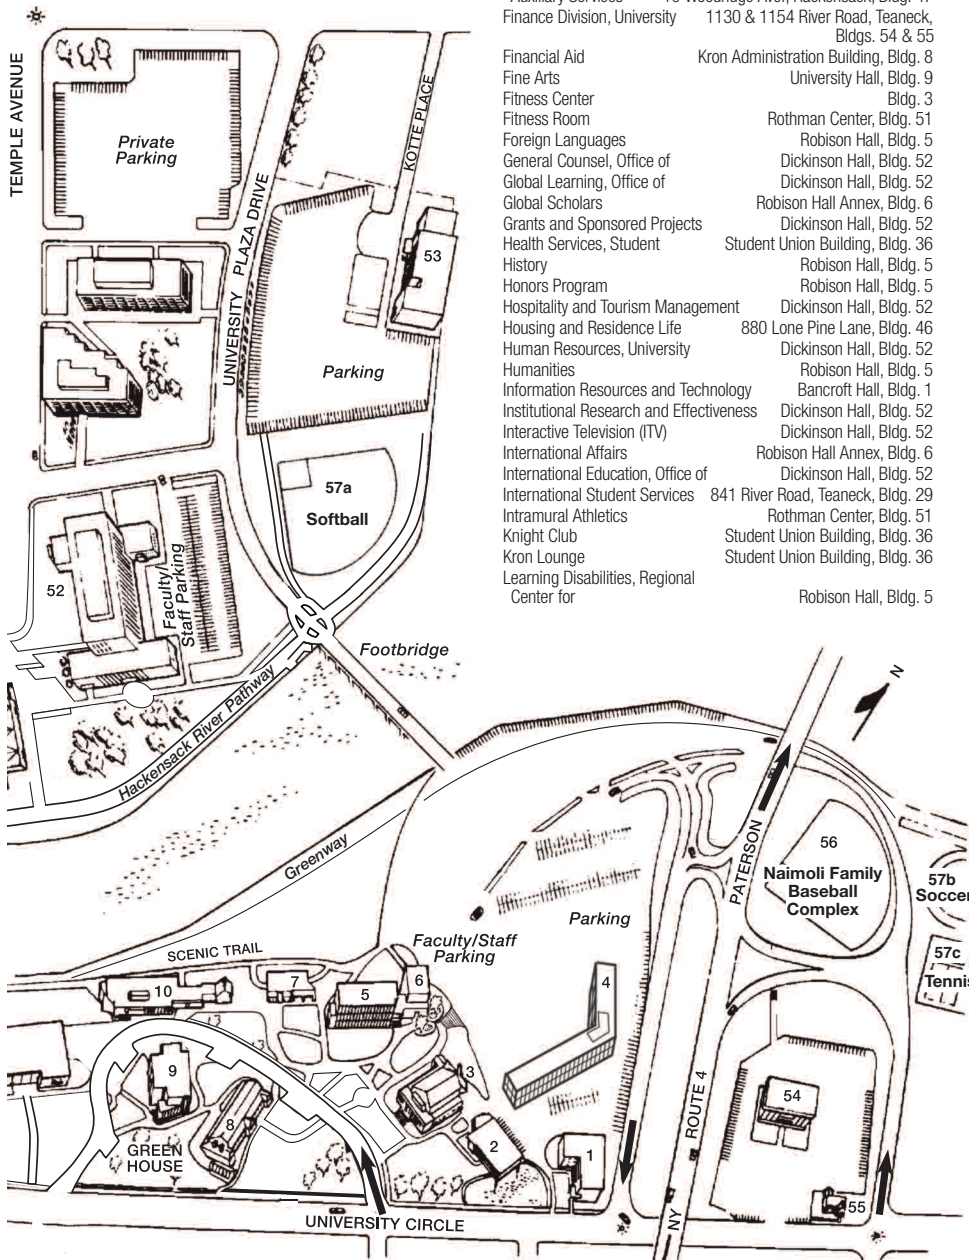

Metropolitan Campus

Teaneck, New Jersey

Directions

From North
Garden State Parkway to exit 163 to Route 17 South to Route 4 East. Exit Route 4 at River Road. Campus parking is on the right.

From South
Take Garden State Parkway to exit 161 to Route 4 East. Exit Route 4 at River Road. Campus parking is on the right.

From West
Follow Route 80 East to Garden State Parkway North. Proceed on Garden State Parkway to exit 161 (Route 4 East). Follow Route 4 to River Road exit. Campus parking is on the right.

From East
Take the George Washington Bridge: follow signs to Route 4 West. Exit Route 4 at River Road. Campus parking is on the left, past the athletic fields.