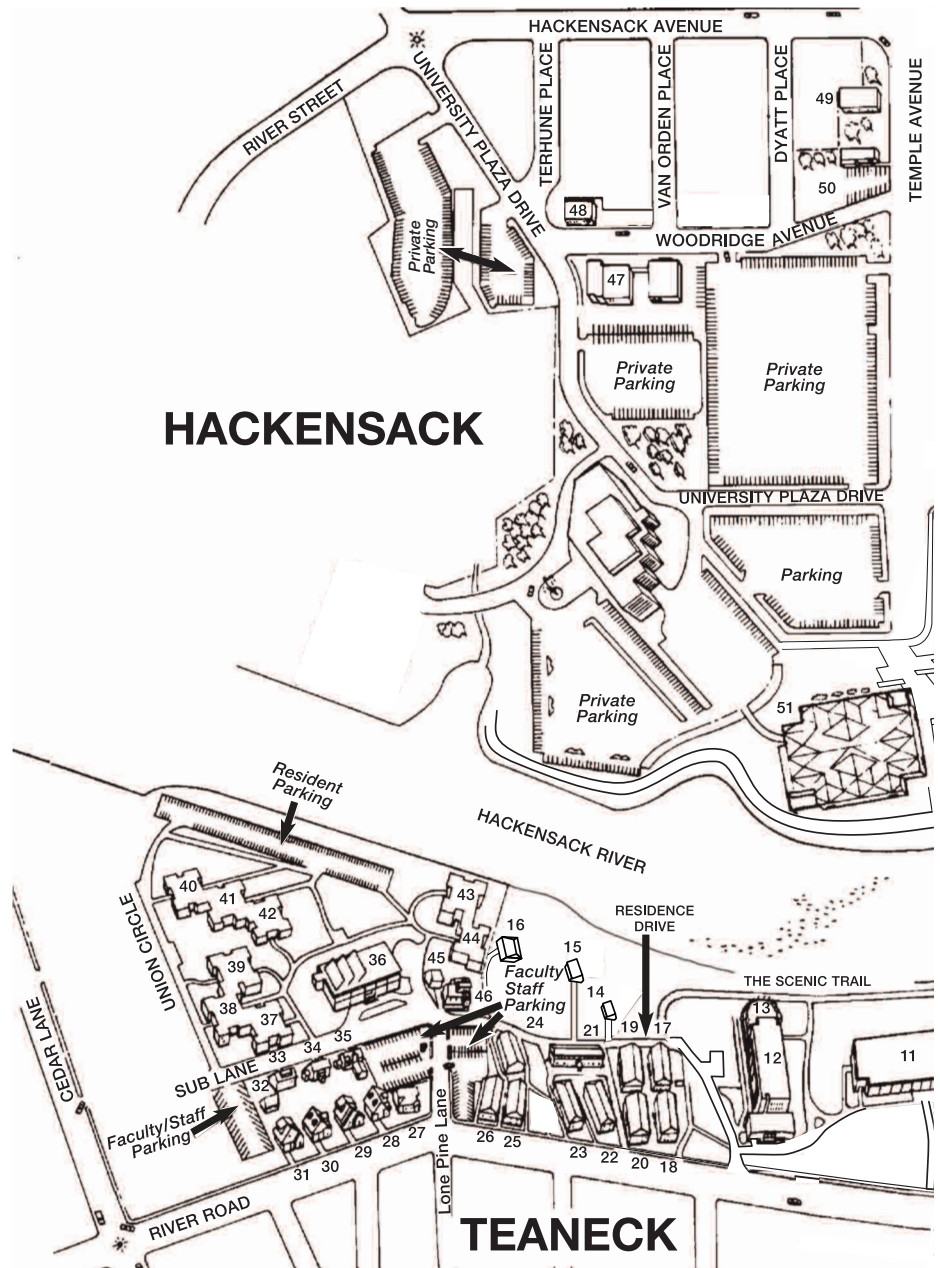

Art and Media Studies	University Hall, Bldg. 9
Arts • Sciences • Professional Studies, University College:	Robison Hall, Bldg. 5
Athletics	Rothman Center, 100 University Plaza Drive, Hackensack, Bldg. 51
ATM Machine	Dickinson Hall, Bldg. 52
Audiovisual (Instructional Media)	Metropolitan Campus Library & Dickinson Hall, Bldgs. 11 & 52
Biological Sciences	Dickinson Hall, Bldg. 52
Bookstore	Alumni Hall, Bldg. 10
Bursar	Kron Administration Building, Bldg. 8
Business, Silberman College of	Dickinson Hall, Bldg. 52
Campus Executive, Office of	Robison Hall, Bldg. 5
Career Development	Metropolitan Campus Library, Bldg. 11
Certified Financial Planning	Dickinson Hall, Bldg. 52
Chaplain's Office	Interfaith Chapel, Bldg. 28
Chemistry	Dickinson Hall, Bldg. 52