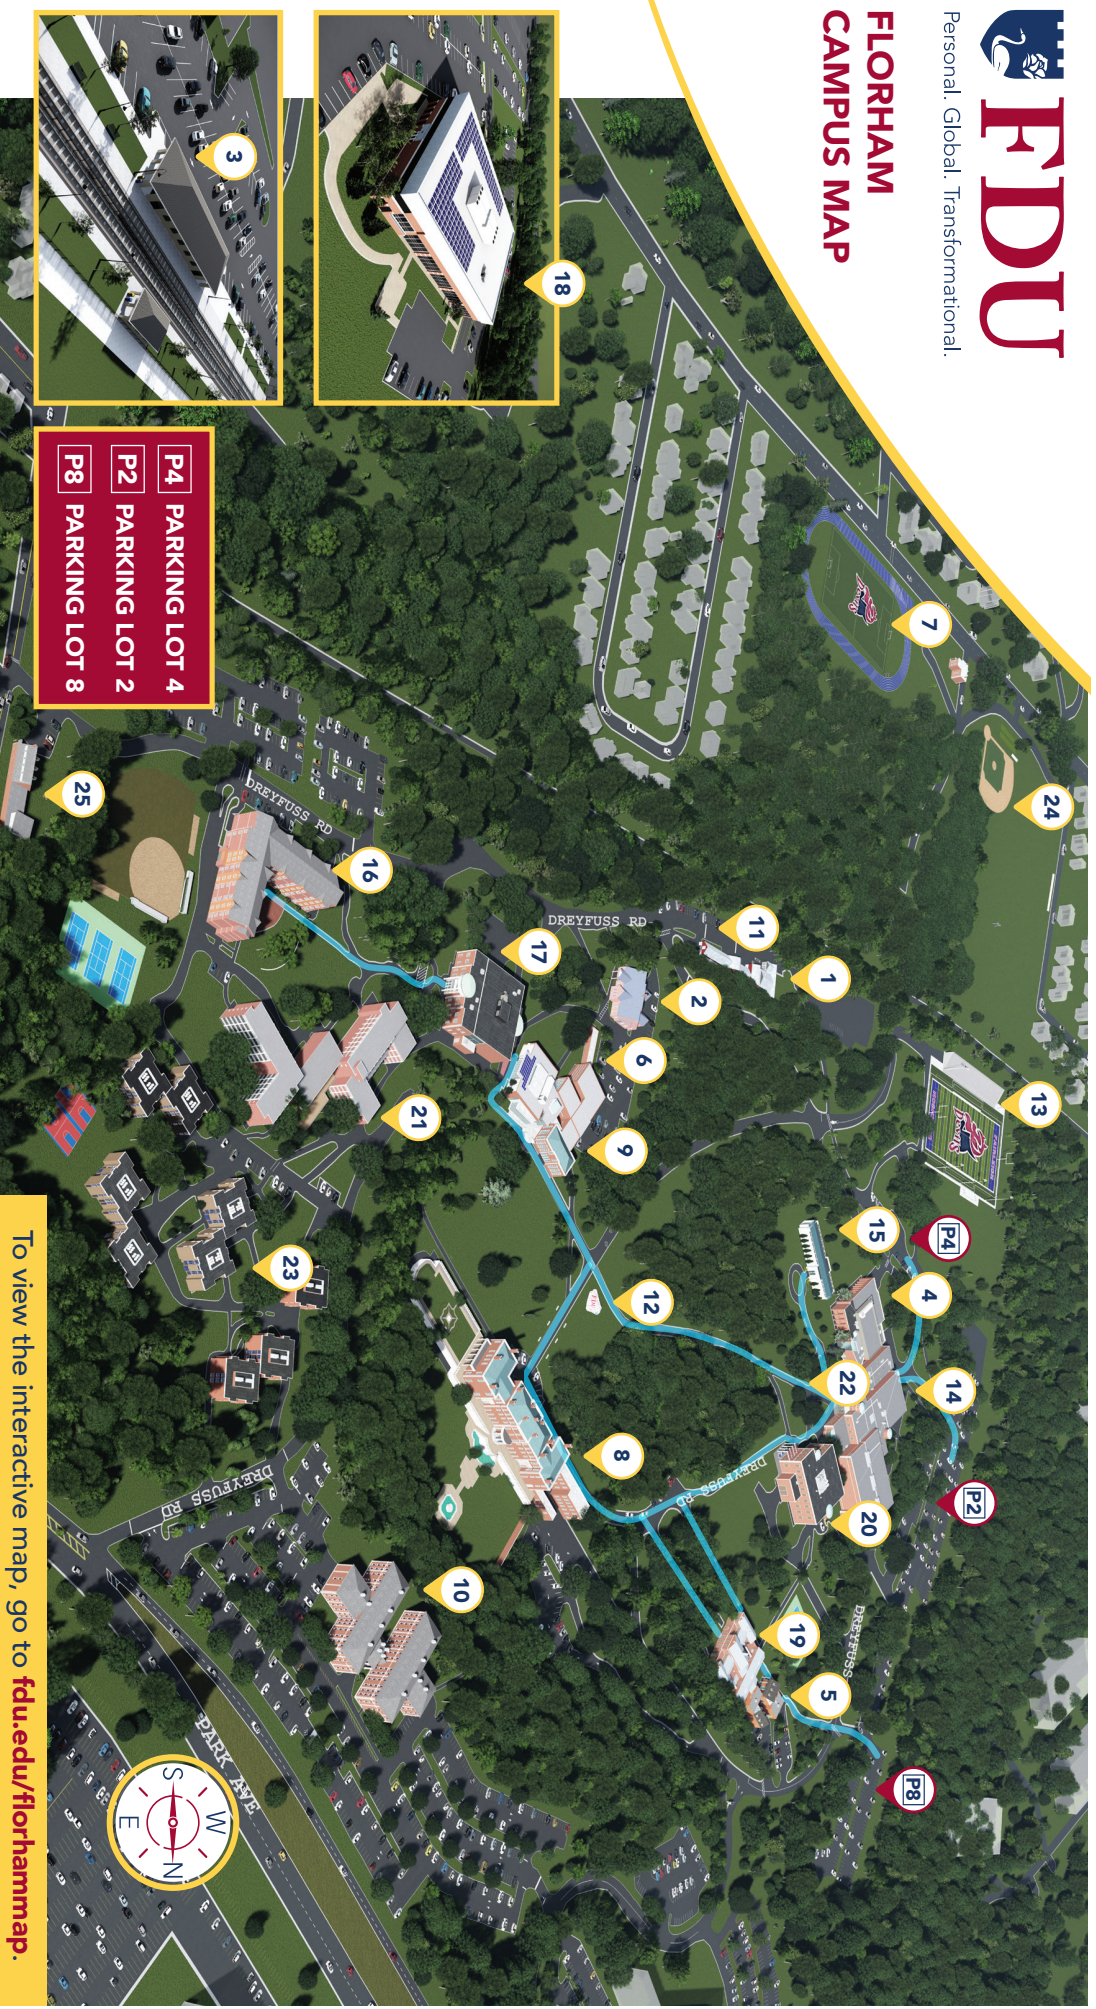

EXTENDED ACADEMIC SESSIONS

11:45 am – 12:30 pm	School of Pharmacy & Health Sciences: Shuttle will depart from the Ferguson Recreation Center at 11:45 am.	School of Pharmacy and Health Sciences (Located at 230 Park Ave, Florham Park.)
11:45 am – 12:30 pm	QUEST Accelerated Teacher Preparation Program	Stadler, Zenner, Hoffman-La Roche Academic Building (Zen), Room 209
11:45 am – 12:30 pm	Explore FDU: For Undeclared and Undecided Students	Stadler, Zenner, Hoffman-La Roche Academic Building (Zen), Room 109

FLORHAM CAMPUS MAP

1. The Barn/Black Box Theater
2. Chafne House
3. Convent Train Station
4. Dreyfuss Building
5. East and West Cottages
6. Educational Opportunity Fund Office (EOF)
7. Elizabeth R. Hennessy Field
8. Hennessy Hall, "The Mansion"
9. Monninger Center for Learning and Research
10. Park Avenue Apartments
11. Public Safety

P4 PARKING LOT 4
P2 PARKING LOT 2
P8 PARKING LOT 8

12. Reuter's Rock & Library Lawn
13. Robert T. Shields Field
14. Roberta Chiavella Ferguson & Thomas G. Ferguson Recreation Center
15. Rothman Building Admissions Office
16. Rutherford Residence Hall
17. Santoloci Student Center
18. School of Pharmacy and Health Sciences
19. Science Building
20. Stadler, Zenner, Hoffmann-La Roche Academic Building
21. Twombly Residence Halls
22. Ulysses Statue
23. The Village Residence Halls
24. Vincent J. & Lenda F. Naimoli Baseball Field
25. Wellness Center Student Health Services

To view the interactive map, go to fdu.edu/florhammap.

 **Nursing and Allied Health Sessions:**
 Bus Departure at 10:30 am

 **Pharmacy Session:**
 Bus Departure at 11:45 am